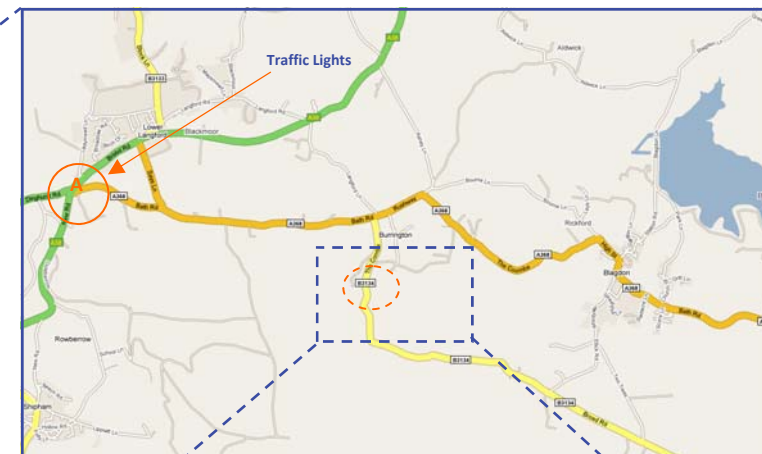

Mendip Outdoor Pursuits | Burrington Combe

Directions to Burrington Combe from M5 J21

- Follow signs to Bristol along A370
- At Congresbury traffic lights turn right to Churchhill
- At mini round about take A38 towards Taunton and traffic lights
- At traffic Lights turn Left towards Bath
- After passing Blagdon Water Garden take next right
- Park in car park beyond the Burrington cafe

Directions to Burrington Combe from A38

- From Bristol Follow signs for the airport then continue to Churchhill
- From the south follow signs for the airport until Churchhill
- In Churchhill turn east towards bath along A368
- After passing Blagdon Water Garden take next right
- Park in car park beyond the Burrington cafe

These Directions should be used in conjunction with a road atlas | The nearest postcode for GPS is BS40 7AT