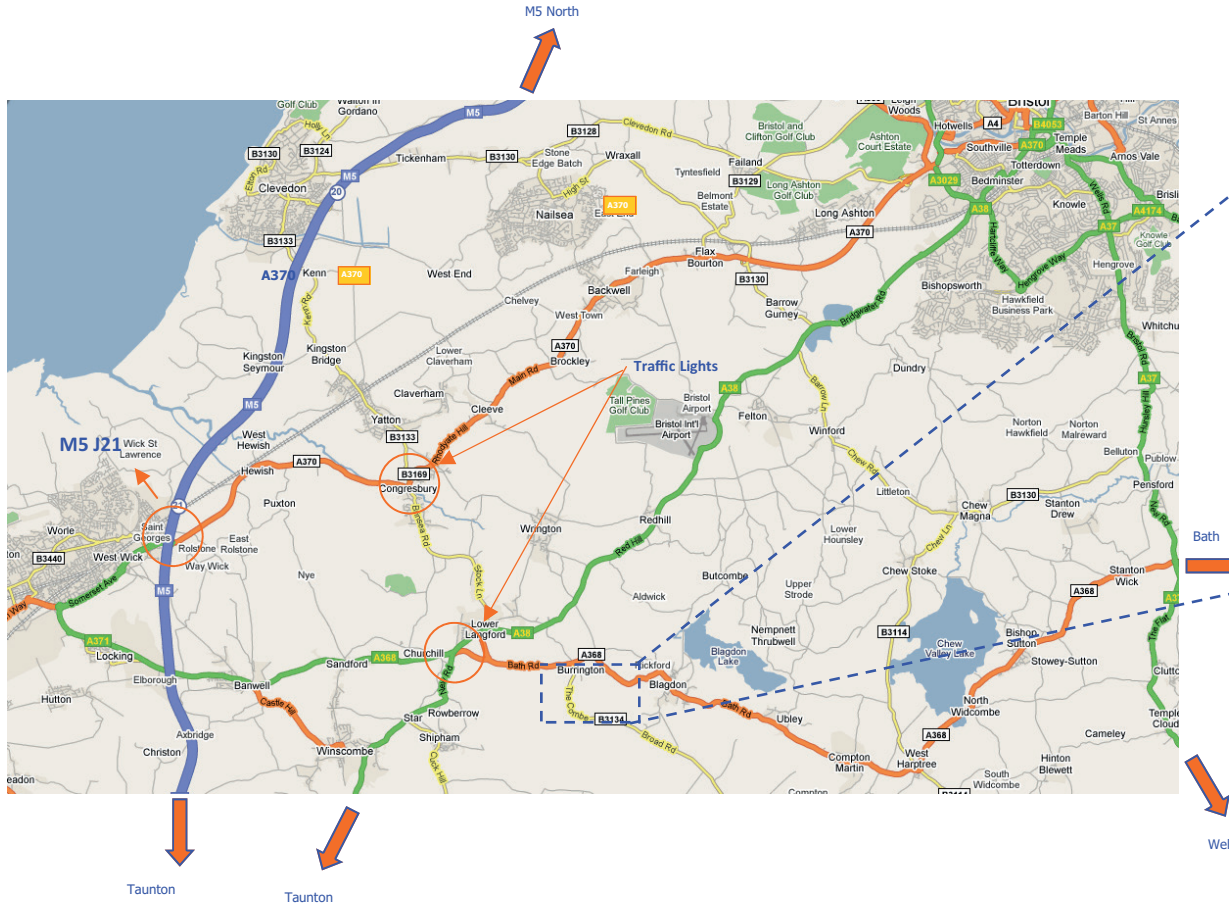

The nearest postcode for GPS is BS40 7AT

Directions to Burrington Combe from M5 J21

- Follow signs to Bristol along A370
- At Congresbury traffic lights turn right to Churchill
- At mini round about take A38 towards Taunton and traffic lights
- At traffic Lights turn Left towards Bath
- After passing Blagdon Water Garden take next right
- Park in car park beyond the Burrington cafe

Directions to Burrington Combe from A38

- From Bristol Follow signs for the airport then continue to Churchill
- From the south follow signs for the airport until Churchill
- In Churchill turn east towards bath along A368
- After passing Blagdon Water Garden take next right
- Park in car park beyond the Burrington cafe