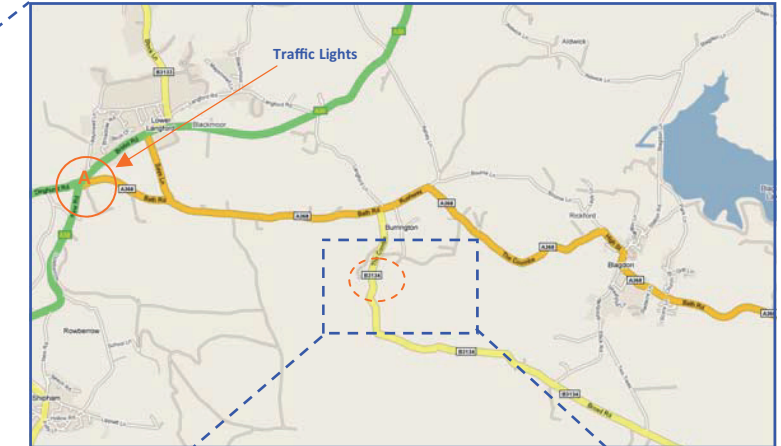

The nearest postcode for GPS is BS40 7AT

Directions to Burrington Combe from M5 J21

- Follow signs to Bristol along A370
- At Congresbury traffic lights turn right to Churchill
- At mini round about take A38 towards Taunton and traffic lights
- At traffic Lights turn Left towards Bath
- After passing Blagdon Water Garden take next right
- Park in car park beyond the Burrington cafe

Directions to Burrington Combe from A38

- From Bristol Follow signs for the airport then continue to Churchill
- From the south follow signs for the airport until Churchill
- In Churchill turn east towards bath along A368
- After passing Blagdon Water Garden take next right
- Park in car park beyond the Burrington cafe