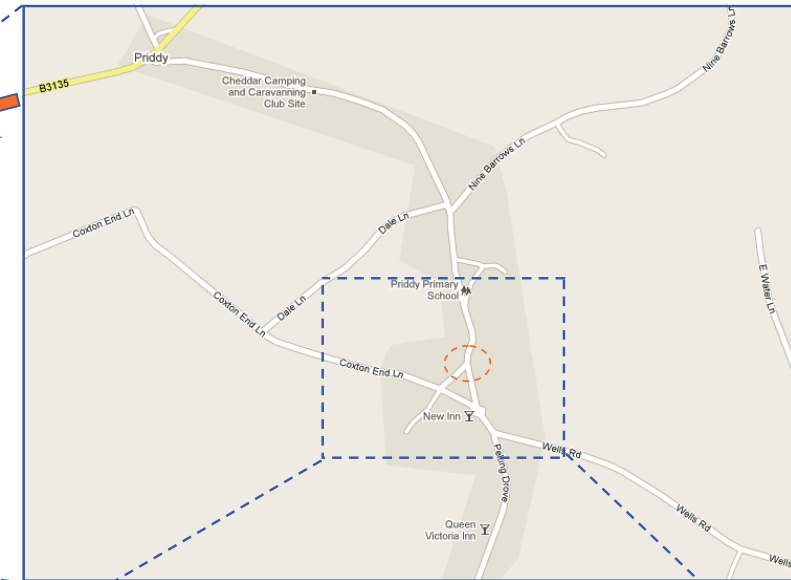

The nearest postcode for GPS is BA5 3BB

Directions to Priddy from Cheddar

- Drive up Cheddar Gorge
- At the top of the gorge the land either side of the road opens up
- Look out for right turn in to Priddy
- Follow into village centre

Directions to Priddy from Bristol

- Follow signs for Wells heading South along A37
- Just after Farrington Gurney take right onto A39
- At Green Ore traffic lights take right on to B3135
- Look out for left turn in to Priddy
- Follow into village centre