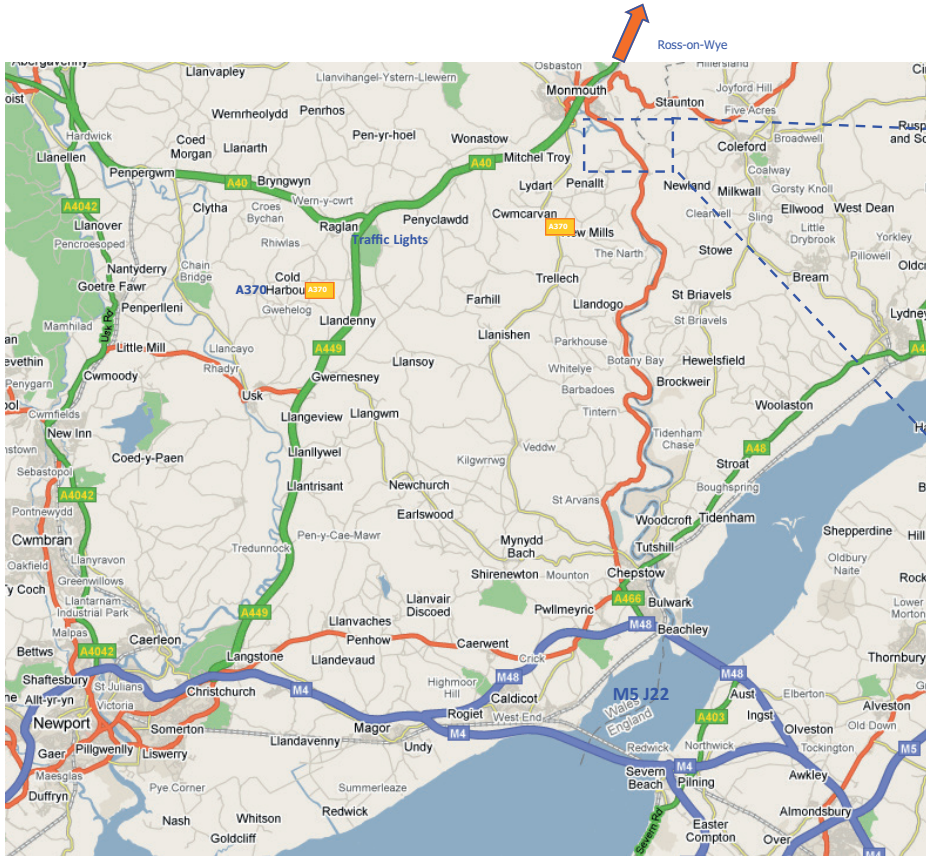

The nearest postcode for GPS is NP25 4LZ

### Directions to Redbrook from M48 J2 (Old Bridge)

- Turn off M48 at J2 and take A466 to Chepstow
- Drive past Chepstow on the A466 to Monmouth
- Follow this until Redbrook
- Park in the car park on the left near the Millennium Green

### Directions to Redbrook from M4 J24 (New Bridge)

- Turn off M4 at J24 and take A449 to Monmouth
- Drive past Monmouth on the A40 and U turn on the roundabout
- Head back towards Newport turning left at the traffic lights
- Follow A466 to Chepstow
- In Redbrook park in the car park on the right near the Millennium Green