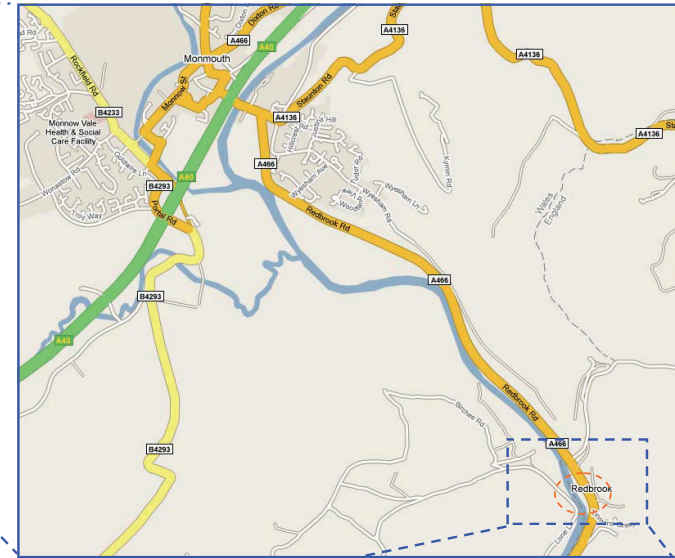

The nearest postcode for GPS is NP25 4LZ

### Directions to Redbrook from M48 J2 (Old Bridge)

- Turn off M48 at J2 and take A466 to Chepstow
- Drive past Chepstow on the A466 to Monmouth
- Follow this until Redbrook
- Park in the car park on the left near the Millennium Green

### Directions to Redbrook from M4 J24 (New Bridge)

- Turn off M4 at J24 and take A449 to Monmouth
- Drive past Monmouth on the A40 and U turn on the roundabout
- Head back towards Newport turning left at the traffic lights
- Follow A466 to Chepstow
- In Redbrook park in the car park on the right near the Millennium Green